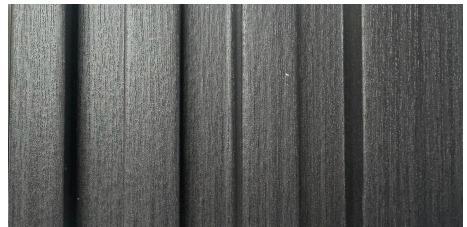

Available Colors

Dark Gray