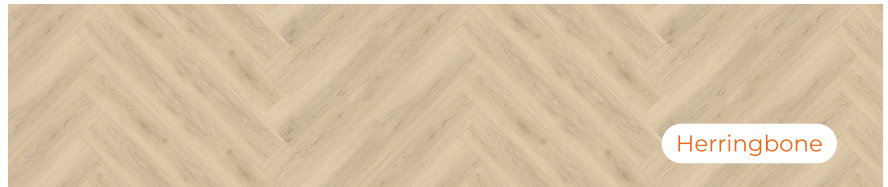

Herringbone

Rivoli
COLOR CODE: TL-INS-B-03