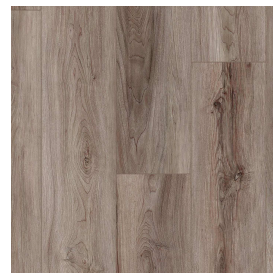

Earth
COLOR CODE: TL-INS-Q06