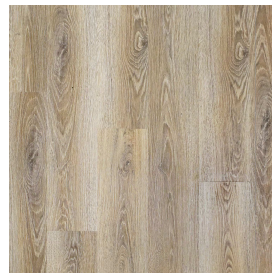

- | Enhanced wood look
- | Anti Dent
- | Light weight planks
- | Easy & Fast Installation
- | Very easy to clean
- | Water shield tech

**Honey**  
COLOR CODE: TL-INS-Q04

**Gray Cloud**  
COLOR CODE: TL-INS-Q02