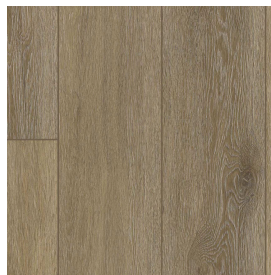

Classic Oak
COLOR CODE: TL-INS-D04