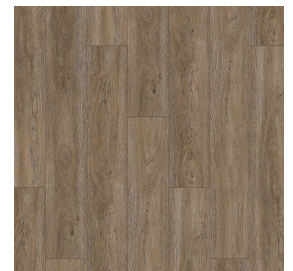

Dreamy Oak
COLOR CODE: TL-INS-AL-11