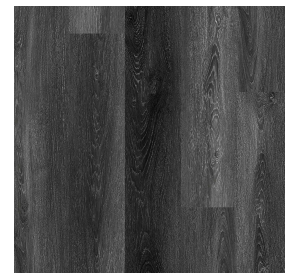

- | Enhanced wood look
- | Anti Dent
- | Light weight planks
- | Easy & Fast Installation
- | Very easy to clean
- | Water shield tech

**Honey**  
COLOR CODE: TL-INS-Q04

**Gray Cloud**  
COLOR CODE: TL-INS-Q02