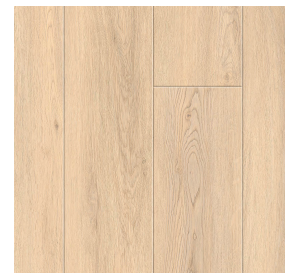

Café au Lait
COLOR CODE: TL-INS-Q05