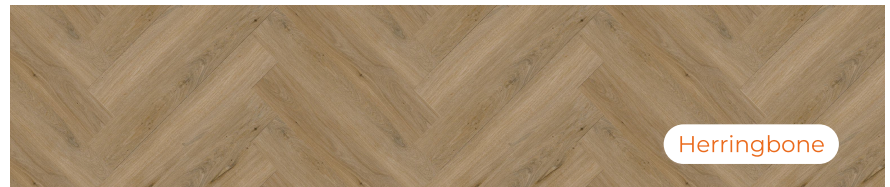

Herringbone

Spree
COLOR CODE: TL-INS-B-05

 ANTI SCRATCH	 SILENT FLOOR
 MICROBEVEL	 ECO FLOORS
 ANGLE-ANGLE	 PET FRIENDLY
30 YEARS RESIDENTIAL	10 YEARS COMMERCIAL

- | Enhanced wood look
- | Anti Dent
- | Light weight planks
- | Easy & Fast Installation
- | Very easy to clean
- | Water shield tech