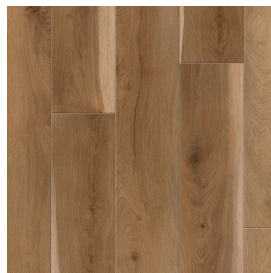

Finish Line
COLOR CODE: TL-INS-P-08

Landmark
COLOR CODE: TL-INS-P-06

Master Plan
COLOR CODE: TL-INS-P-02

Launch
COLOR CODE: TL-INS-P-05

Rocky
COLOR CODE: TL-INS-P-03

Terra
COLOR CODE: TL-INS-P-07

Closing
COLOR CODE: TL-INS-P-04