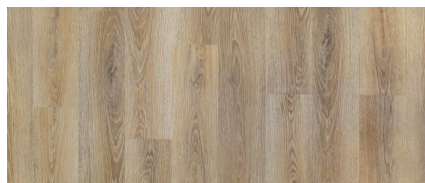

Gray Cloud
COLOR CODE: TL-INS-Q-01

Sahara Sun
COLOR CODE: TL-INS-Q-03

Honey
COLOR CODE: TL-INS-Q-04

Artistic Oak
COLOR CODE: TL-INS-Q-13

Instinto9+ collection

20 mil
Wear layer

5.7 mm
Thickness

9"x48"
Plank Size