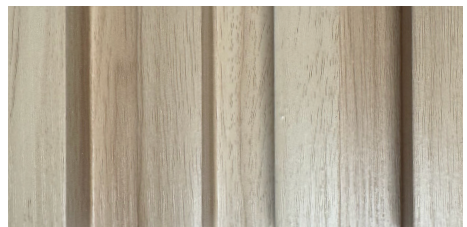

Packing: 10 panels per box

Pannelli - Light Gray

Available Colors

Matte Oak

Dark Gray

Light Gray

Desert

Available Colors