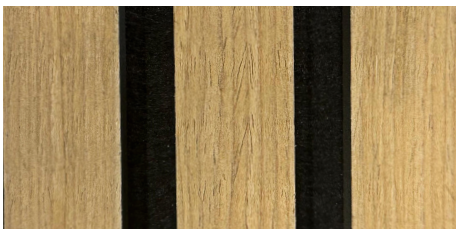

Natural Oak

Nocciolla

Instinto

FLOORS

Wood Look
Luxury Vinyl

 SCAN ME

+1 (305) 776-6921

sales@talulafloor.com