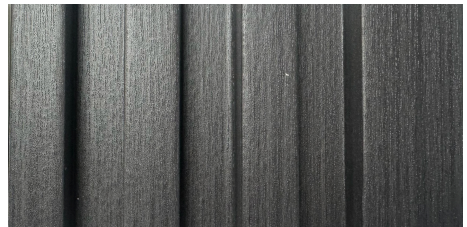

Packing: 10 panels per box

Pannelli - Light Gray

Available Colors

Matte Oak

Dark Gray

Light Gray

Desert

Available Colors