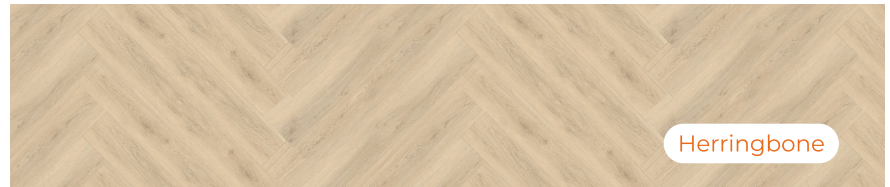

Herringbone

Rivoli
COLOR CODE: TL-INS-B-03